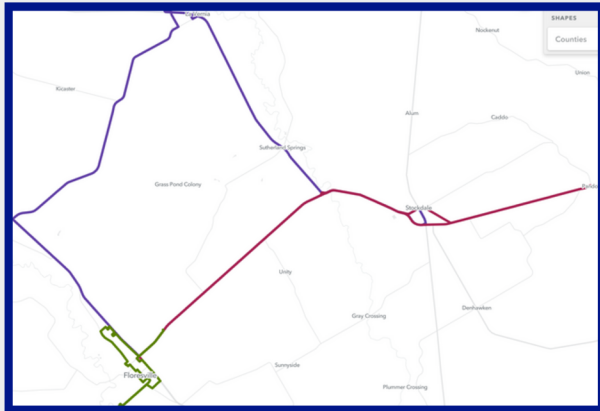

Route Launches Oct. 1

**Fares
Currently
Suspended**

Wilson County Connects Routes	Day of the weeks
Floresville	Monday thru Friday
La Vernia – Sutherland Springs – Stockdale-Floresville	Tuesday Only
Poth – Floresville	Tuesday & Thursday Only
Pandora – Stockdale – Floresville	Thursday Only

**Days of Operations
Monday thru Friday**

**Service Time
6:00 AM - 6:00 PM**

866-889-7433

aacog.com/art

Wilson County Connect

Route Information

**ALAMO
REGIONAL TRANSIT**

AACOG

Wilson County Connect

Floresville Route • Weekday • Inbound

Event Center	Nursing Home	City Hall	Library	Lodi Park	Wal Mart	Connally Medical	Senior Center Show Barn	HEB	Post Office	HHSC	Event Center
6:00a	6:05a	6:09a	6:13a	6:17a	6:25a	6:32a	6:38a	6:42a	6:49a	6:51a	6:56a
7:00a	7:05a	7:09a	7:13a	7:17a	7:25a	7:32a	7:38a	7:42a	7:49a	7:51a	7:56a
8:00a	8:05a	8:09a	8:13a	8:17a	8:25a	8:32a	8:38a	8:42a	8:49a	8:51a	8:56a
9:00a	9:05a	9:09a	9:13a	9:17a	9:25a	9:32a	9:38a	9:42a	9:49a	9:51a	9:56a
10:00a	10:05a	10:09a	10:13a	10:17a	10:25a	10:32a	10:38a	10:42a	10:49a	10:51a	10:56a
11:00a	11:05a	11:09a	11:13a	11:17a	11:25a	11:32a	11:38a	11:42a	11:49a	11:51a	11:56a
12:00p	12:05p	12:09p	12:13p	12:17p	12:25p	12:32p	12:38p	12:42p	12:49p	12:51p	12:56p
1:00p	1:05p	1:09p	1:13p	1:17p	1:25p	1:32p	1:38p	1:42p	1:49p	1:51p	1:56p
2:00p	2:05p	2:09p	2:13p	2:17p	2:25p	2:32p	2:38p	2:42p	2:49p	2:51p	2:56p
3:00p	3:05p	3:09p	3:13p	3:17p	3:25p	3:32p	3:38p	3:42p	3:49p	3:51p	3:56p
4:00p	4:05p	4:09p	4:13p	4:17p	4:25p	4:32p	4:38p	4:42p	4:49p	4:51p	4:56p
5:00p	5:05p	5:09p	5:13p	5:17p	5:25p	5:32p	5:38p	5:42p	5:49p	5:51p	5:56p