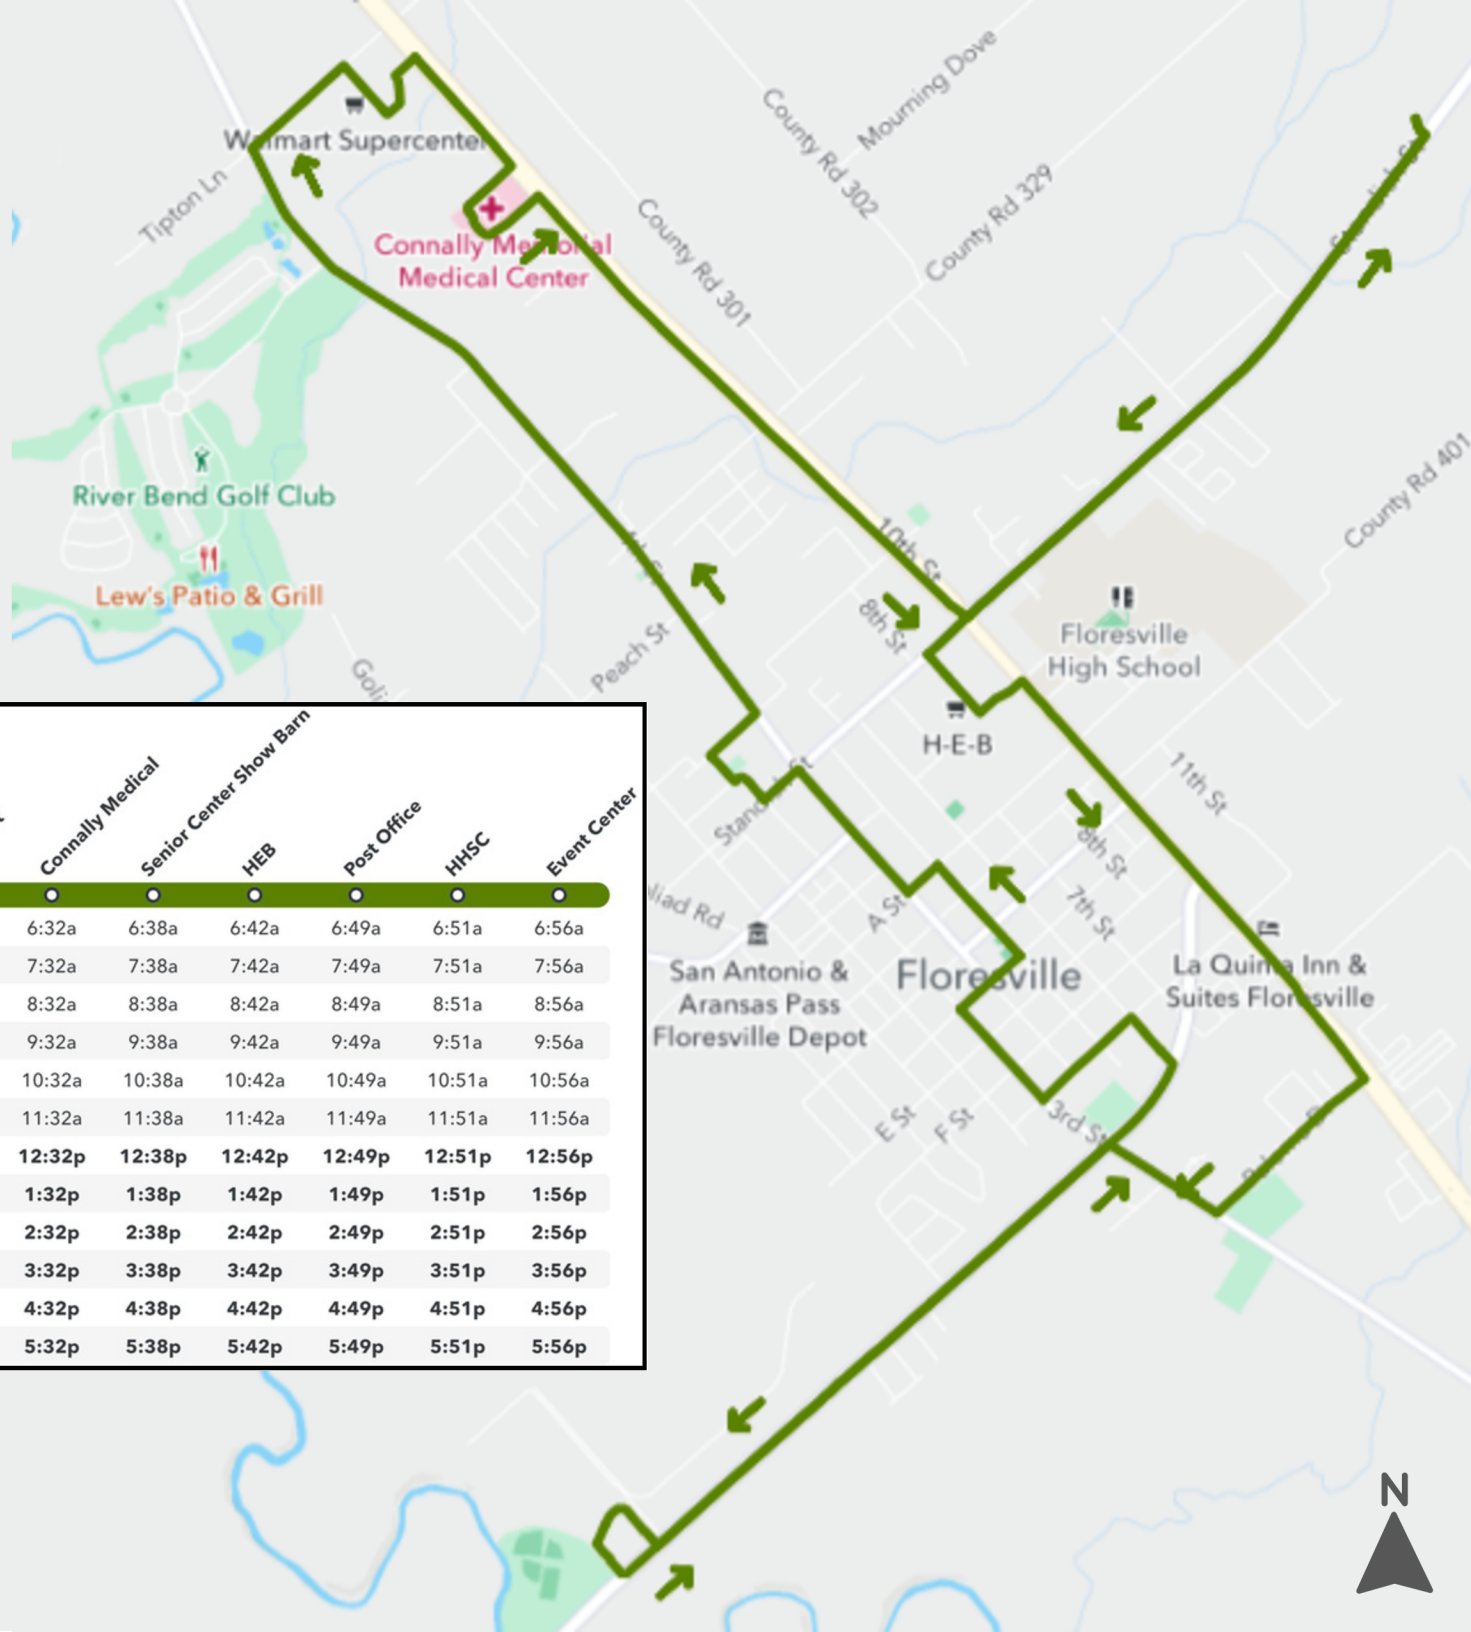

Route Launches Oct. 1

**Fares
Currently
Suspended**

Wilson County Connects Routes	Day of the weeks
Floresville	Monday thru Friday
La Vernia – Sutherland Springs – Stockdale-Floresville	Tuesday Only
Poth – Floresville	Tuesday & Thursday Only
Pandora – Stockdale – Floresville	Thursday Only

**Days of Operations
Monday thru Friday**

**Service Time
6:00 AM - 6:00 PM**

866-889-7433

aacog.com/art

Wilson County Connect

Route Information

**ALAMO
REGIONAL TRANSIT**

AACOG

Wilson County Connect

Floresville Route • Weekday • Inbound

Event Center	Nursing Home	City Hall	Library	Lodi Park	Wal Mart	Connally Medical	Senior Center Show Barn	HEB	Post Office	HHSC	Event Center
6:00a	6:05a	6:09a	6:13a	6:17a	6:25a	6:32a	6:38a	6:42a	6:49a	6:51a	6:56a
7:00a	7:05a	7:09a	7:13a	7:17a	7:25a	7:32a	7:38a	7:42a	7:49a	7:51a	7:56a
8:00a	8:05a	8:09a	8:13a	8:17a	8:25a	8:32a	8:38a	8:42a	8:49a	8:51a	8:56a
9:00a	9:05a	9:09a	9:13a	9:17a	9:25a	9:32a	9:38a	9:42a	9:49a	9:51a	9:56a
10:00a	10:05a	10:09a	10:13a	10:17a	10:25a	10:32a	10:38a	10:42a	10:49a	10:51a	10:56a
11:00a	11:05a	11:09a	11:13a	11:17a	11:25a	11:32a	11:38a	11:42a	11:49a	11:51a	11:56a
12:00p	12:05p	12:09p	12:13p	12:17p	12:25p	12:32p	12:38p	12:42p	12:49p	12:51p	12:56p
1:00p	1:05p	1:09p	1:13p	1:17p	1:25p	1:32p	1:38p	1:42p	1:49p	1:51p	1:56p
2:00p	2:05p	2:09p	2:13p	2:17p	2:25p	2:32p	2:38p	2:42p	2:49p	2:51p	2:56p
3:00p	3:05p	3:09p	3:13p	3:17p	3:25p	3:32p	3:38p	3:42p	3:49p	3:51p	3:56p
4:00p	4:05p	4:09p	4:13p	4:17p	4:25p	4:32p	4:38p	4:42p	4:49p	4:51p	4:56p
5:00p	5:05p	5:09p	5:13p	5:17p	5:25p	5:32p	5:38p	5:42p	5:49p	5:51p	5:56p